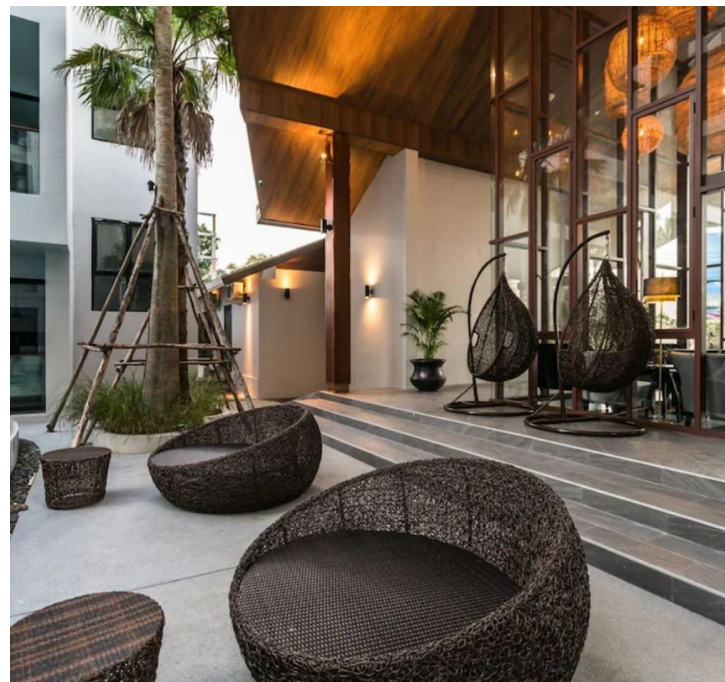

฿ 4 137 500

₱ 10 166 996

$ 120 486

€ 109 134