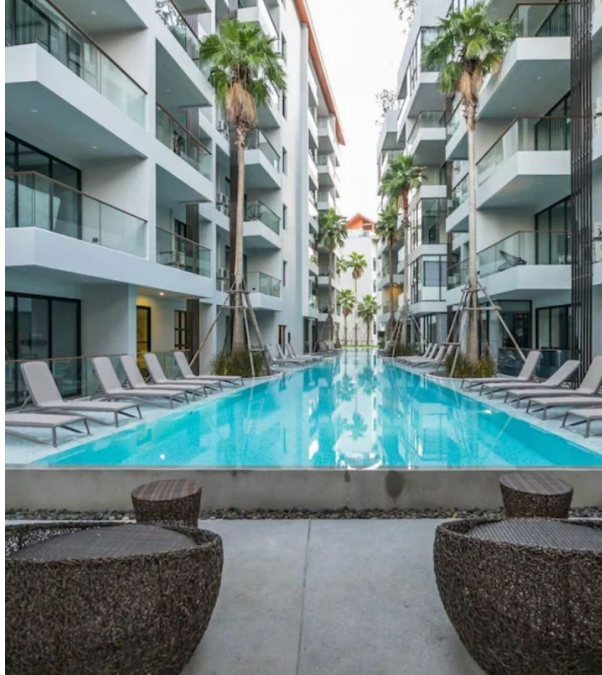

Discover true comfort at Palmyrah, a high-class condominium conveniently located just 300 meters from the picturesque Surin Beach. This condominium offers the perfect place to relax: you can enjoy peace and tranquility or explore the nearby beaches of Kamala, Layang, Bang, and indulge in shopping at Boat Avenue or Porto De Phuket.

The developers of Palmyrah have paid special attention to the quality of life. All the rooms are furnished with exquisite premium-class furniture and equipped with everything you need for a comfortable stay or long-term living. Here you will find many amenities, a large communal pool and a rooftop pool, a children's playground, well-maintained gardens, and a fully-equipped gym. Free Wi-Fi and a 24/7 security and surveillance system will ensure your peace of mind. Palmyrah is where your dreams of a perfect vacation come true. Don't miss the opportunity to become a property owner in this beautiful place today.