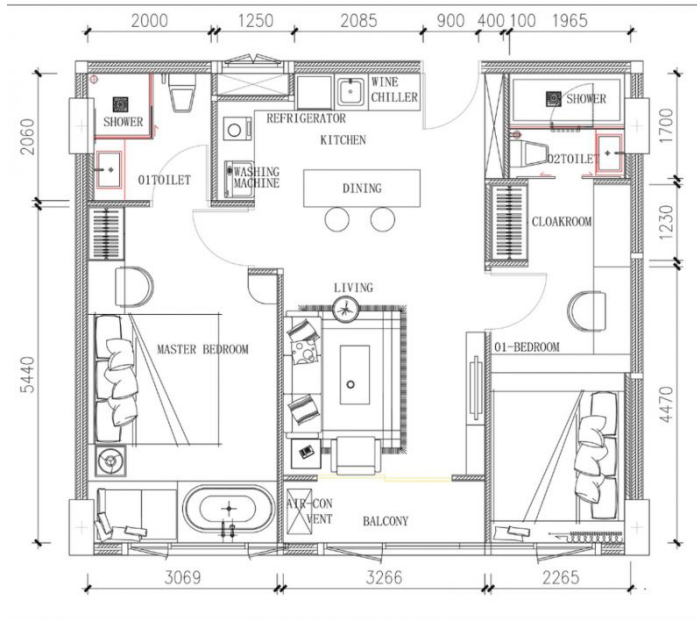

Layouts

2-bdr., 70 m²
from ฿ 9,450,000

Bedrooms	2
Living Area	70 m²
Floors	8
Bathrooms	2
Outdoor area	balcony
Floor	5

2-bedroom apartments in the Capri Residence Bang Tao condominium are a wonderful place not only for living or leisure but also an option for profitable investment.

By investing in Capri Residence, you choose not only the profitability of the invested funds but also the opportunity to enjoy an excellent lifestyle. Modern apartments are the perfect choice for those who value quality.

Book a viewing with Kalinka Thailand brokers today and start a new chapter of your life in Capri Residence Bang Tao, in one of the most prestigious locations in Phuket.