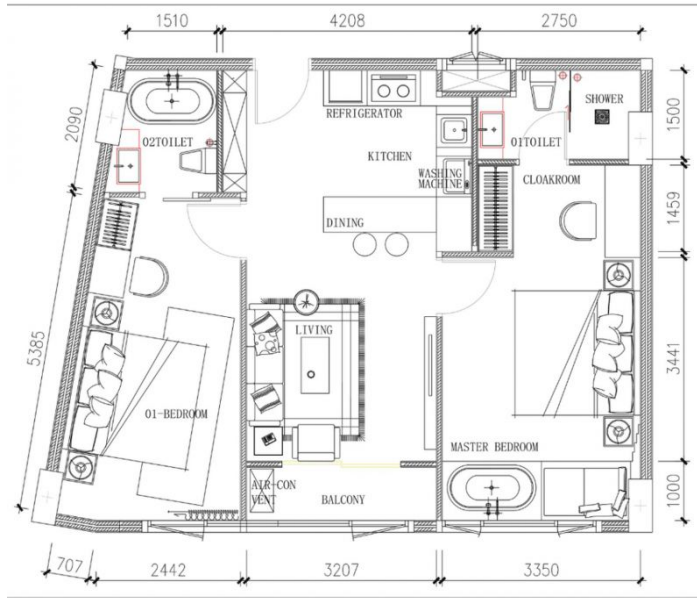

Layouts

2-bdr., 75 m²
from ฿ 10,125,000

Bedrooms	2
Living Area	75 m²
Floors	8
Bathrooms	2
Outdoor area	balcony
Floor	5

2-bedroom apartments in the Capri Residence Bang Tao condominium are a wonderful place not only for living or leisure, but also an option for profitable investment.

By investing in Capri Residence, you choose not only the profitability of the invested funds but also the opportunity to enjoy an excellent lifestyle. Modern apartments are the perfect choice for those who value quality.

Book a viewing with Kalinka Thailand brokers today and start a new chapter of your life in Capri Residence Bang Tao, in one of the most prestigious locations in Phuket.