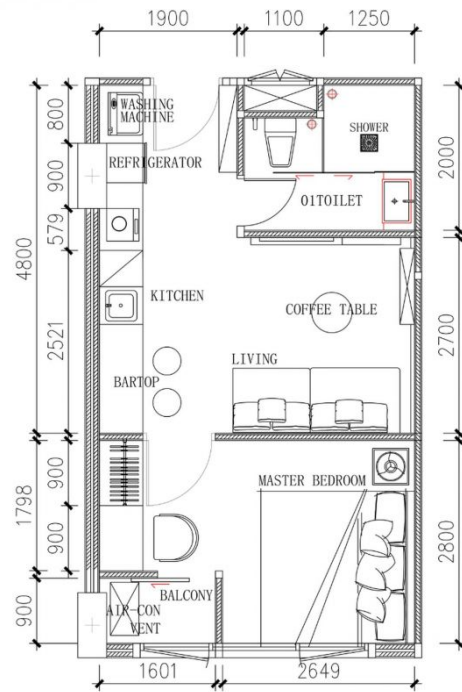

Layouts

1-bdr., 35 m²
from ฿ 4,725,000

Bedrooms	1
Living Area	35 m ²
Floors	8
Bathrooms	1
Outdoor area	balcony
Floor	5

1-bedroom apartments in the Capri Residence Bang Tao condominium are a wonderful place not only for living or leisure, but also an option for profitable investment.