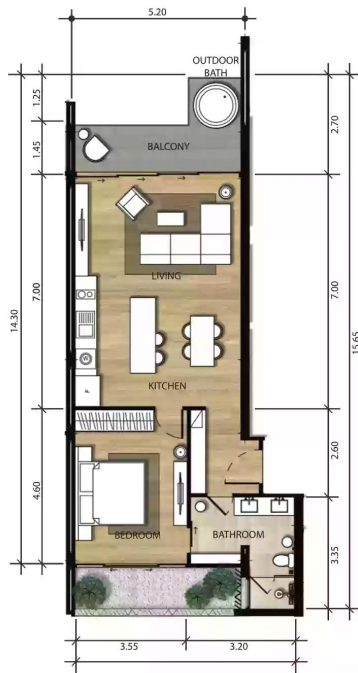

Layouts

1-bdr., 86 m²
from $ 11,115,000

Bedrooms	1
Living Area	86 m²
Floors	5
Bathrooms	1
Outdoor area	balcony
Floor	3

One-bedroom apartments in the Bright Phuket condominium will be a wonderful place for relaxation, living, or investment.

Being just 200 meters from the famous Bang Tao Beach, Bright Phuket allows you to enjoy stunning sunsets over the tropical ocean every day, while experiencing the comfort available only to the chosen few. Where modern amenities and the natural beauty of the island blend into one, you can expect not just a life, but a true idyll.

By choosing Bright Phuket, you are not only choosing luxury but also confidence in quality. After all, each apartment here is the result of the meticulous work of experienced architects striving for perfection in every detail.