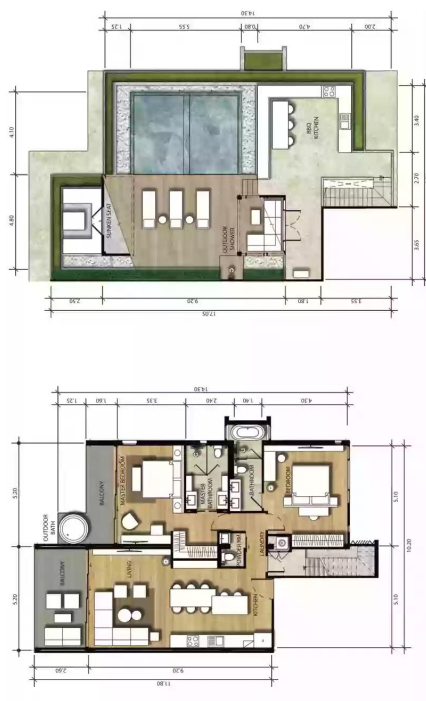

Layouts

2-bdr., 293 m²

from ฿ 34,661,250

Bedrooms	2
Living Area	293 m²
Floors	5
Bathrooms	2
Outdoor area	balcony
Floor	5

A two-bedroom penthouse in the Bright Phuket condominium will be a wonderful place for relaxation and living.

Being just 200 meters from the famous Bang Tao Beach, Bright Phuket allows you to enjoy stunning sunsets over the tropical ocean every day, while experiencing the comfort available only to the chosen few. Where modern amenities and the natural beauty of the island blend into one, you can expect not just a life, but a true idyll.

By choosing Bright Phuket, you are not only choosing luxury but also confidence in quality. After all, each apartment here is the result of the meticulous work of experienced architects striving for perfection in every detail.