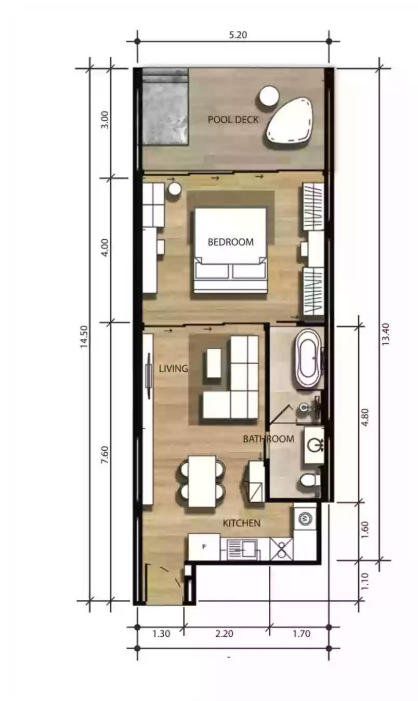

Construction Stage: **Under construction**
Ownership: **Freehold/leasehold available**
Completion Date: Quarter: **4**

Layouts

1-bdr., 63 m² from **฿ 8,125,000**

Bedrooms	1
Living Area	63 m ²
Floors	5
Bathrooms	1
Outdoor area	balcony
Floor	2

Layouts

1-bdr., 72 m²
from \$ 9,652,500

Bedrooms	1
Living Area	72 m ²
Floors	5
Bathrooms	1
Outdoor area	balcony
Floor	2

One-bedroom apartments in the Bright Phuket condominium will be a wonderful place for relaxation, living, or investment.