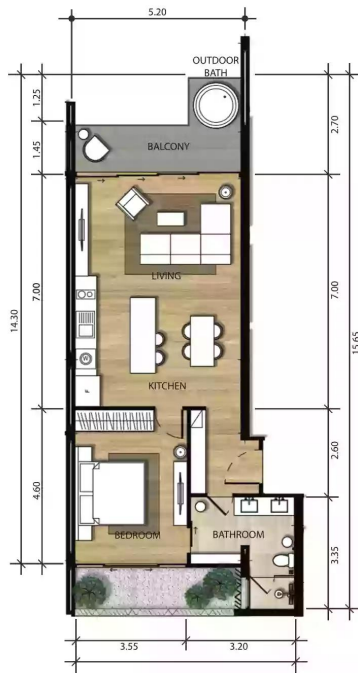

LAYOUTS

1-bdr., 72 m²
from ₪ 9,747,000

Bedrooms	1
Living Area	72 m ²
Floors	5
Bathrooms	1
Outdoor area	balcony
Floor	3

One-bedroom apartments in the Bright Phuket condominium will be a wonderful place for relaxation, living, or investment.

Layouts

1-bdr., 78 m²
from ₪ 10,454,200

Bedrooms	1
Living Area	78 m ²
Floors	5
Bathrooms	1
Outdoor area	balcony
Floor	3

One-bedroom apartments in the Bright Phuket condominium will be a wonderful place for relaxation, living, or investment.